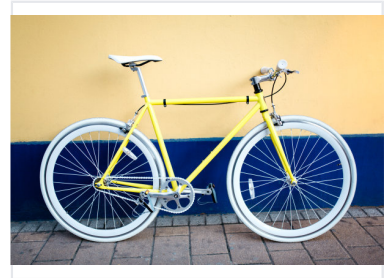

# Yellow Single-Speed Urban Bicycle

This bicycle is a yellow single-speed model designed for urban environments. It features a lightweight alloy frame and caliper brakes.

### Urban Commuter Design

This single-speed urban bicycle combines a minimalist aesthetic with efficient performance for city environments. Featuring a lightweight alloy frame and classic geometry, it offers a direct and responsive ride. Equipped with reliable caliper brakes and a fixed rear cog, it is an ideal choice for both daily commuting and recreational riding.

### Color

Yellow Frame • White Tires • White Saddle

Frame Geometry	Classic with horizontal top tube
----------------	----------------------------------

### Key Features

- Minimalist design
- Direct pedaling experience
- Reliable stopping power
- Fixed rear cog