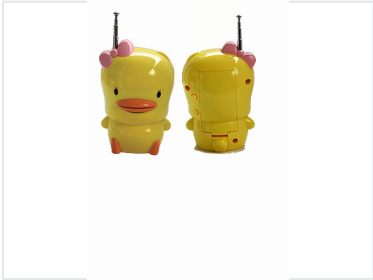

Yellow Duck Shaped FM Radio with Speaker

This FM radio is designed in a cute yellow duck shape and includes a built-in speaker. It features an FM auto-scan function and high sensitivity for clear reception.

Product Overview

Charming Duck-Shaped FM Radio

This delightful yellow duck-shaped FM radio combines playful aesthetics with functional audio technology. Designed as an ideal promotional gift or retail item, it features an auto-scan FM radio with high sensitivity for clear reception. The compact, cute design makes it a standout choice for novelty electronics and gift markets.