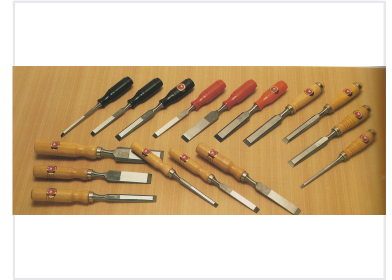

Woodworking Firmer Chisel Set

This set of firmer chisels is designed for precision woodworking and shaping tasks. The chisels feature blades of hardened steel and ergonomically designed handles for a comfortable grip and optimal control.

Product Overview

Precision Woodworking Performance

This firmer chisel set is engineered for high-precision woodworking and shaping tasks. Crafted from durable drop-forged manganese steel, these tools are built to maintain sharpness and withstand rigorous use. The set features ergonomically designed handles for optimal control and comfort, making it an excellent choice for both professional craftsmen and woodworking enthusiasts.

Technical Specifications

Blade Material	Drop-forged Mn Steel
Measurement Systems	Metric, English

Design & Ergonomics

Handle Colors

- Black
- Red
- Natural Wood

Grip Design	Ergonomically designed for comfort and control
-------------	--