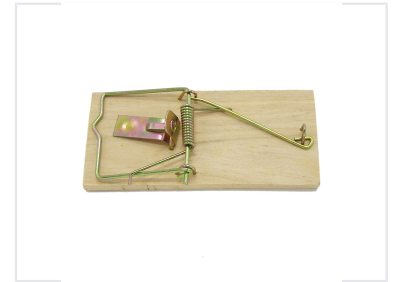

Wood Base Mouse Trap with Spring Bar

This is a traditional wood-based mouse trap with a spring-loaded metal kill bar. It features a sensitive trigger mechanism for effective and rapid capture of mice.

Product Overview

Effective Pest Control Solution

This traditional wood-based mouse trap is designed for reliable and effective pest control. Featuring a sensitive trigger mechanism and a spring-loaded metal kill bar, the device is engineered for quick capture performance. Its simple design ensures it is easy to set and dispose of, providing a convenient solution for maintaining a pest-free environment.

Technical Specifications

Base Material	Wood
Mechanism Type	Spring-loaded metal kill bar
Component Coating	Corrosion-resistant finish

Usage and Handling

Key Features	Sensitive Trigger, Easy Set, Disposable, Corrosion Resistant
--------------	--