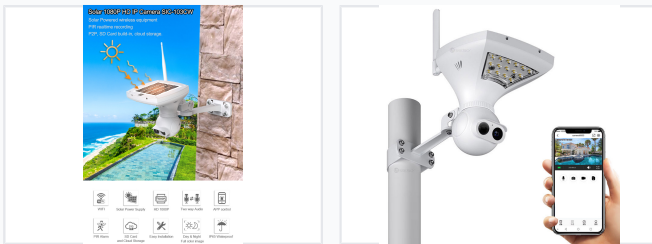

Wireless Solar Powered Security Camera

This wireless camera is solar-powered, eliminating the need for wires or external power. It captures high-resolution video with remote monitoring and motion detection capabilities.

ADDITIONAL IMAGES

Product Overview

All-in-one wireless solar camera system for various outdoor environments.

All-in-One Solar Security Solution

This advanced wireless security camera integrates solar power and LED lighting into a single, durable outdoor device. It features full 1080P HD resolution for clear color images both day and night, powered entirely by renewable solar energy. Designed for flexibility, it supports remote monitoring via a dedicated mobile app and provides comprehensive storage options including local SD card and cloud integration.

Features

Advanced Capabilities

- Solar-powered wireless operation
- PIR motion detection
- Integrated motion-activated lighting
- Two-way audio communication
- Real-time app notifications
- Full-color day & night imaging

Installation & Durability

Ingress Protection

IP65 Waterproof

Mounting Methods

Wall Mount, Pole Mount