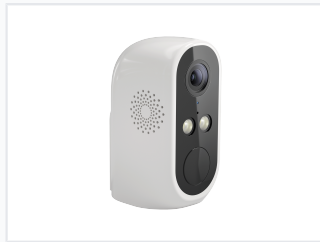

ADDITIONAL IMAGES