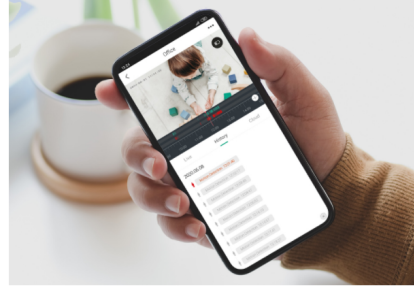

ADDITIONAL IMAGES

Overview

See What's Happening at Home

See and hear what's happening at home any time from anywhere. With flawless streaming, you can check on your home and family from afar in crystal clear HD from your smartphone, laptop or tablet via Cloudedge App.

Review recorded footage using the easy-to-use video playback function. Simply select the date and time on the timeline with highlighted lines that indicate the motion events.

Sensor & Lens Specifications