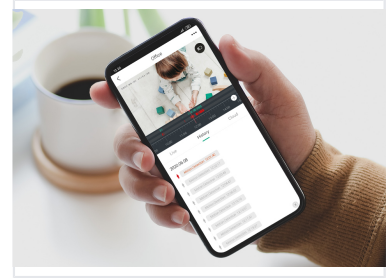

Wireless Rechargeable Battery Security Camera

This wireless security camera is designed for both indoor and outdoor use. It features a rechargeable battery for cordless operation and supports SD card storage for local video recording.