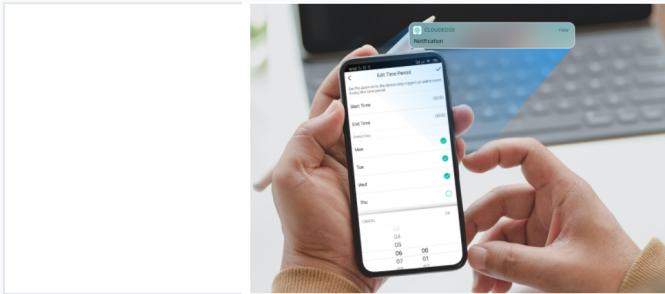

Smart Features

Scheduled Recording & Real-Time Alerts

Ansjeer CI wireless camera keeps you informed of any motion events with push notifications sent to your smartphone. Also, you can set up recording schedule, so the camera will only trigger motion recording within your custom time period.

Detection & Alerts

PIR Detection, Human Detection, Real-Time Push Notifications, Scheduled Recording, Remote Wakeup

Audio & Connectivity

Audio & Communication

Type	Details
Audio	Full duplex two-way talk
Wireless	IEEE802.11b/g/n WiFi
Protocols	TCP/IP, HTTP, DHCP, DNS
Security	Password protection, Dual stream