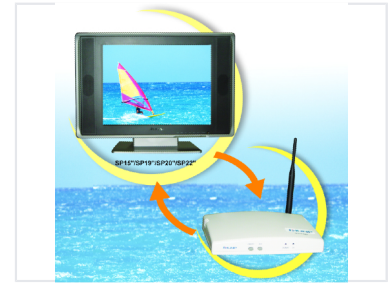

Wireless Radio Communication System

This system allows wireless communication between a television and a radio device. It enhances multimedia capabilities with data transfer.

Overview

Professional Wireless Communication System

This advanced wireless radio communication system is designed for high-performance multimedia integration and reliable signal transmission. It features specialized hardware capable of seamless data transfer between devices, making it suitable for modern professional setups. With its robust antenna technology and multimedia-ready interface, it provides a versatile solution for wireless communication requirements in various environments.

Technical Specifications

Supported Display Sizes	15", 19", 20", 22"
Connection Method	Wireless Radio Frequency
Transmission Capability	Yes