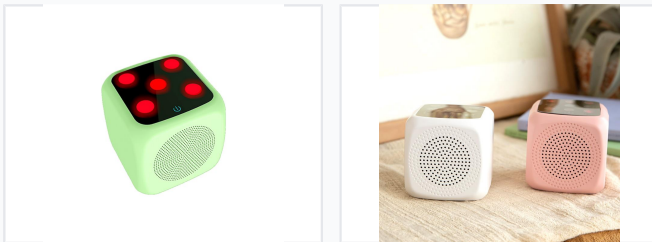

Wireless Mini Bluetooth Subwoofer Speaker

This mini Bluetooth speaker is designed for portable use and delivers powerful subwoofer performance. Its wireless connectivity allows for seamless pairing with smartphones and other Bluetooth-enabled devices.

ADDITIONAL IMAGES

Product Overview

Compact Wireless Audio Solution

This creative, multi-functional wireless mini Bluetooth speaker is engineered for both indoor and outdoor environments. Featuring a compact cube design, it delivers powerful subwoofer performance and seamless wireless connectivity. With built-in TWS couplet capability and hands-free calling, it serves as a versatile and portable audio companion for on-the-go listening.

Connectivity & Features

Key Features

Bluetooth 5.0, TWS Couplet, Hands-free Call

Transmission Distance

10 m

Power & Battery

Battery Capacity

1200 mAh

Playback Time

3-4 hours

Physical Dimensions

Material

ABS Plastic

Dimensions

75 x 75 x 75 mm