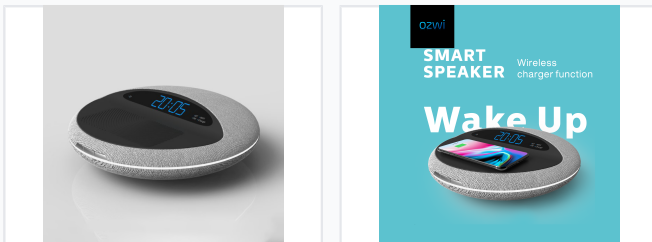

Wireless Charging Smart Speaker with FM Radio

This smart speaker combines wireless charging with versatile audio playback. It features Bluetooth and Wi-Fi connectivity, FM radio, and a digital display.

ADDITIONAL IMAGES

Product Overview

Versatile Smart Audio Solution

This multifunctional smart speaker seamlessly integrates high-quality audio playback with a built-in wireless charging pad, making it an ideal bedside or desk companion. It supports versatile connectivity options, including Bluetooth, Wi-Fi, and FM radio, alongside advanced streaming protocols like AirPlay and DLAN. Designed for convenience, the unit also features a clear digital display for time and status monitoring, ensuring a sleek, modern addition to any professional or home environment.

Standard Output

9 W

Fast Charge Output

Power Input Specifications

Mode	Input Voltage/Current
Standard	5V 2A
Fast Charge	9V 1.67A

Audio Performance

Audio Quality Metrics

-90 dB