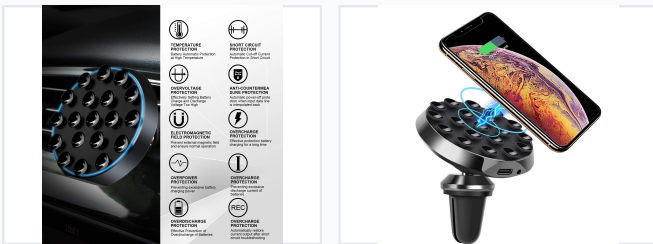

# Wireless Charging Car Phone Mount

This wireless car charger securely holds and wirelessly charges your smartphone while you drive. It features a suction cup mount and a built-in USB port for charging other devices.

## ADDITIONAL IMAGES

### Professional Wireless Charging Solution

This premium wireless car phone mount provides a secure and efficient way to charge your smartphone while driving. Engineered with durable zinc alloy and brass, the mount offers a high-end look and feel while ensuring your device remains stable and accessible. It supports advanced Qi-compatible fast charging and integrates multiple safety protection mechanisms for peace of mind.