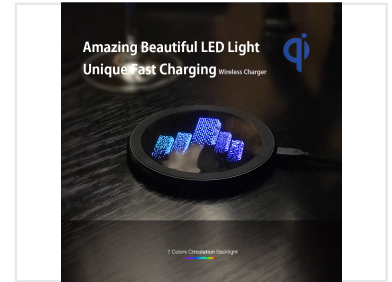

Wireless Charger with LED Light Display

This wireless charger features a beautiful LED light display. It offers fast charging capabilities and includes a 7-color circulation backlight.

Product Overview

Modern Wireless Charging Solution

This advanced wireless charger combines efficient power delivery with a visually stunning LED light display. Engineered for compatibility, it supports fast charging for modern devices while maintaining a sleek, aesthetic profile. The integrated 7-color circulation backlight provides a sophisticated touch, making it an ideal choice for both professional office environments and contemporary home setups.

Technical Specifications

Key Performance Indicators

1 Active

Fast Charging Capability

Compatibility

Supported Protocols

- Qi Wireless Charging Standard