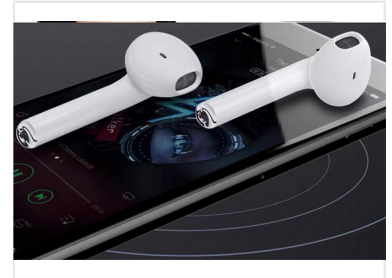

Wireless Bluetooth Stereo Earbuds

These TWS (True Wireless Stereo) earbuds offer a completely wireless listening experience via Bluetooth connectivity. Designed for music enthusiasts, they provide high-quality audio playback and a comfortable fit.

ADDITIONAL IMAGES

Overview

True Wireless Freedom

Experience seamless audio with these TWS wireless binaural earbuds, featuring Bluetooth 5.0 connectivity for fast, reliable pairing. Designed for versatility, they are compatible with both iOS and Android devices, making them ideal for sports, commuting, and daily use. The set includes a compact charging case that ensures your earbuds are ready whenever you need them.