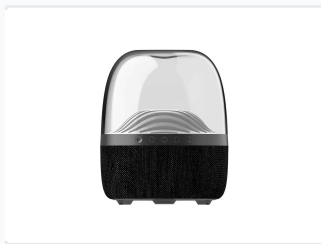

Wireless Bluetooth Speaker with LED Mood Light

This wireless Bluetooth speaker combines audio playback with ambient LED lighting. It features a built-in subwoofer for enhanced bass.

ADDITIONAL IMAGES

Product Overview

Immersive Audio and Ambient Lighting

This versatile wireless Bluetooth speaker combines high-fidelity audio performance with dynamic LED mood lighting to enhance any environment. Engineered for portability and style, it features robust Bluetooth 5.1 connectivity and a powerful subwoofer output for rich bass response. Ideal for home, office, or outdoor gatherings, it provides an all-in-one audio solution with multiple playback modes including TF card and FM support.

Technical Specifications

Playback Duration

4 h

Max Playback

Bluetooth Version	5.1
Transmission Distance	10 m
Battery Capacity	1800 mAh

Audio Performance

Total Output Power	10 W
Connectivity Options	Bluetooth, USB, TF Card, FM Radio, AUX

Physical Attributes

Construction Materials

- ABS plastic
- Cloth wrapping

Product Size	120 x 160 mm
--------------	--------------