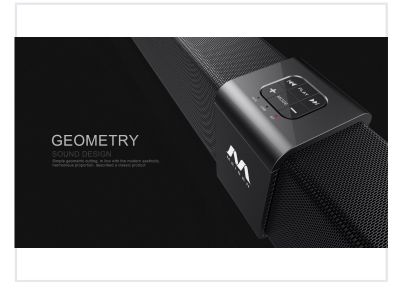

# Wireless Bluetooth Home Theater Soundbar

This home theater speaker system features a sleek sound bar design. With wireless Bluetooth connectivity, it seamlessly integrates with your devices.

### Immersive Home Audio Experience

The GEOMETRY-S9 soundbar system is designed to transform your home theater setup with a blend of modern aesthetics and powerful audio performance. Featuring a sleek, geometric design, this system delivers a robust 100W output for clear, immersive sound across movies, music, and games. With versatile connectivity options including Bluetooth, AUX, and USB, it seamlessly integrates into any living room environment.