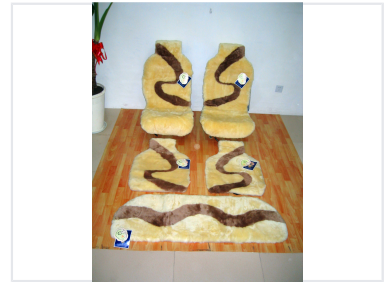

# Wireless Bluetooth Headset

This is a wireless Bluetooth headset. It allows for hands-free communication.

### Premium Sheepskin Comfort

Enhance your driving experience with this luxurious sheepskin seat cover set. Crafted from genuine, soft sheepskin, these covers provide exceptional warmth and comfort for both front and rear seating. The elegant brown swirl design on a cream background adds a sophisticated aesthetic to any vehicle interior.

### Included Components

- Front seat covers
- Seat back covers
- Rear bench cover

Material

Genuine Sheepskin

## Design & Style

Design Features

Brown Swirl Pattern, Cream Background, Luxurious Finish