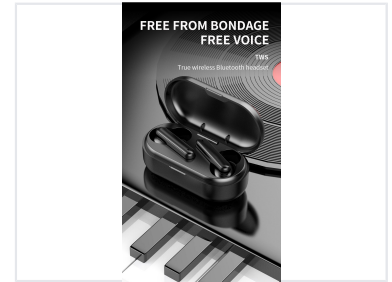

# Wireless Bluetooth 5.0 Earphones with Charging Case

These wireless earphones feature Bluetooth 5.0 for stable connectivity. The included charging case extends the battery life for prolonged usage.

## Design & Features

Instant connectivity: earphones pair automatically when removed from the case.

Flexible usage: earbuds can be used together for stereo or individually as two headsets.