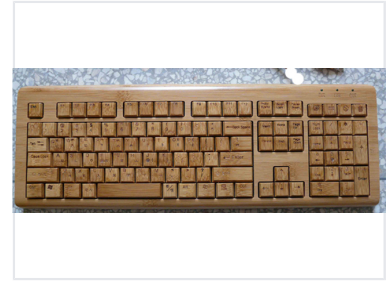

# Wireless Bamboo Keyboard - 108-Key Natural Design

This wireless keyboard is crafted from natural bamboo, offering a sustainable alternative to traditional plastic keyboards. Featuring a full 108-key layout, it provides a comfortable typing experience and a clutter-free workspace.

## ADDITIONAL IMAGES