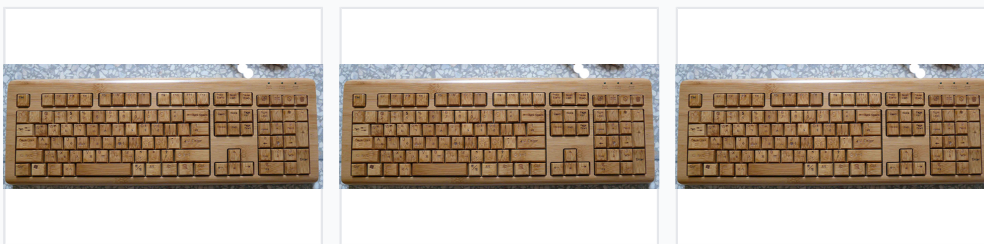

# Wireless Bamboo Keyboard - 108-Key Natural Design

This wireless keyboard is crafted from natural bamboo, offering a sustainable alternative to traditional plastic keyboards. Featuring a full 108-key layout, it provides a comfortable typing experience and a clutter-free workspace.

## ADDITIONAL IMAGES

### Natural Bamboo Wireless Keyboard

This 108-key keyboard is crafted from 100% fresh bamboo, offering a sustainable and eco-friendly alternative to traditional plastic peripherals. Designed with both aesthetics and functionality in mind, it provides a unique tactile typing experience with natural anti-static and sweat-absorbent properties. The wireless 2.4G connectivity ensures a clutter-free workspace, making it an ideal choice for environmentally conscious professionals.