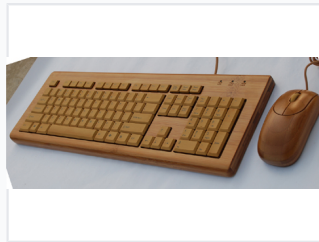

# Wired Bamboo Keyboard and Mouse Combo

This keyboard and mouse combo is crafted from natural bamboo, providing an eco-friendly and aesthetically pleasing alternative to plastic peripherals. The keyboard features a standard 104-key layout and the mouse is ergonomically designed for comfortable use.

## ADDITIONAL IMAGES

### Natural Bamboo Peripheral Set

This wired keyboard and mouse combo is crafted from 80% fresh bamboo, offering a sustainable and eco-friendly alternative to traditional plastic peripherals. The natural bamboo grain provides a unique tactile experience, being sweat-absorbent and comfortable to use, while also acting as an anti-static and anti-radiation material. With a durable 104-key layout and reliable wired connectivity, this set combines natural elegance with functional performance for any workspace.