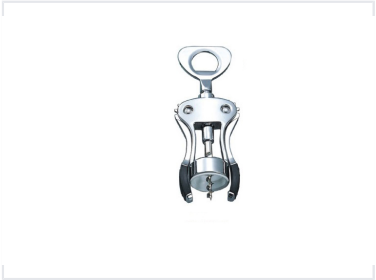

Wing Corkscrew with Chrome Finish

This is a wing corkscrew, also known as a butterfly or lever corkscrew. It features a chrome finish and black handles.

Product Overview

Professional Wing Corkscrew

This wing corkscrew, also known as a butterfly or lever corkscrew, is an essential tool for efficient wine service. Featuring a high-quality chrome finish and ergonomic black handles, this device utilizes a dual-wing lever system to extract corks with minimal effort. It is a reliable solution for professional settings, combining durability with a classic, functional design.

Technical Specifications

Mechanism Type	Wing (Butterfly/Lever)
Finish	Chrome
Handle Color	Black
Key Features	Metal Helix, Dual Lever System, Chrome Plated, Ergonomic Handles