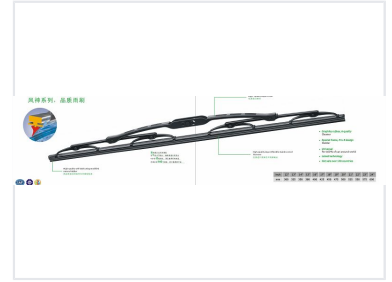

Windshield Wiper Blade with Natural Rubber

This windshield wiper blade is made with self-lubricating modified natural rubber for smooth and effective cleaning. It incorporates a flexible stainless steel flat wire for durability and consistent performance.

Product Overview

Professional Grade Windshield Wiper Blade

This premium windshield wiper blade features advanced self-lubricating modified natural rubber to ensure smooth, streak-free cleaning in diverse weather conditions. Designed with a flexible stainless steel flat wire and a specialized Pro-design frame, it offers superior structural stability and consistent contact across the entire glass surface. Engineered for universal compatibility, it serves 100% of vehicles globally and is trusted in over 140 countries.

Technical Specifications

Available Sizes

- 12 inch
- 13 inch
- 14 inch
- 16 inch
- 17 inch
- 18 inch
- 19 inch
- 20 inch
- 21 inch
- 22 inch
- 24 inch

Rubber Type	Self-lubricating modified natural rubber with graphite coating
--------------------	--

Structural Material	Flexible stainless steel flat wire
----------------------------	------------------------------------

Key Features

Performance Highlights

140 +

Countries Served

100 %

Vehicle Compatibility