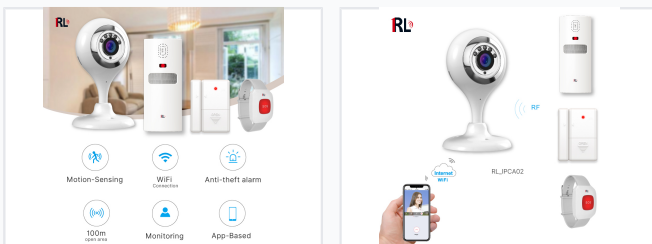

# Wi-Fi Security System with IP Camera and Alarm

This Wi-Fi security system provides comprehensive security for homes and businesses. It features motion-sensing technology, Wi-Fi connectivity, and an anti-theft alarm, all controllable via a dedicated app.

## ADDITIONAL IMAGES

### Integrated Security Solution

This comprehensive Wi-Fi security system combines high-definition video surveillance with advanced motion and perimeter sensing to protect your premises. Designed for both residential and business applications, it provides real-time monitoring via a dedicated smartphone app. The inclusion of an SOS emergency wristband and dual-way intercom capabilities ensures that users can manage security events and request assistance instantly from anywhere.

### Key Functionalities

- Full duplex real-time intercom
- Motion-sensing technology
- Anti-theft alarm system
- App-based remote management
- Dual-way intercom answering