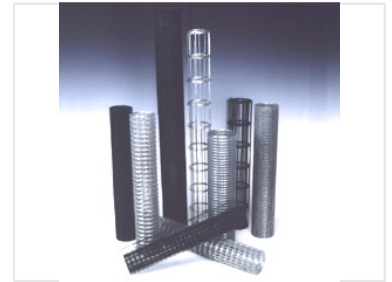

# Welded Wire Mesh Fencing

Welded wire mesh fencing is available with either a galvanized or plastic-coated finish. It is suitable for garden fencing, animal enclosures, and general perimeter security.

### Versatile Welded Wire Mesh Solutions

Welded wire mesh fencing provides a robust and reliable solution for a wide range of containment and security needs. Constructed from high-quality welded wire, these fences offer exceptional strength and durability for both commercial and residential applications. Available in both galvanized and plastic-coated finishes, the material ensures longevity against environmental factors and provides a clean aesthetic for perimeter security or animal enclosures.