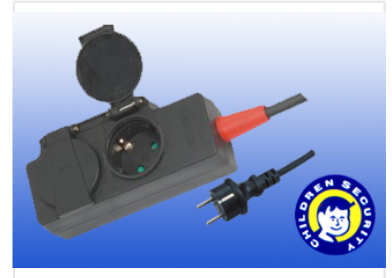

Weatherproof Power Outlet Adapter with Schuko Socket

Heavy-duty power outlet adapter designed for outdoor or industrial use. Features a robust, black housing with hinged protective covers for each outlet.

Product Overview

Rugged Weatherproof Power Connectivity

This heavy-duty power outlet adapter is engineered for reliable performance in demanding outdoor and industrial environments. Featuring a robust housing with hinged protective covers, it provides essential protection against dust and water ingress. Designed with safety in mind, it includes integrated strain relief and features clear markings for secure operation, making it an ideal choice for professional-grade power distribution.

Technical Specifications

Socket Standard	Schuko (CEE 7/4)
Plug Standard	CEE 7/7

Safety & Durability

Safety Markings

CHILDREN • SECURITY

Safety Features

Weatherproof, Dust Resistant, Strain Relief, Hinged Covers