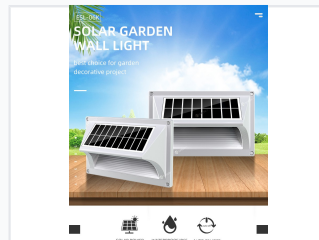

Waterproof Rechargeable LED Motion Sensor Wall Light

This waterproof wall light features a motion sensor and rechargeable battery. It is ideal for providing reliable and energy-efficient illumination to parks, pathways, gardens, and stairs.

ADDITIONAL IMAGES

Product Overview

Weatherproof design ensures reliable performance in outdoor settings.

Sustainable Outdoor Illumination

This rechargeable motion-sensing wall light is engineered for durability and high-efficiency performance in diverse outdoor environments. Utilizing advanced solar technology, it provides reliable lighting for gardens, pathways, parks, and stairs. Its waterproof design ensures consistent operation regardless of weather conditions, offering a sustainable, energy-saving lighting solution.