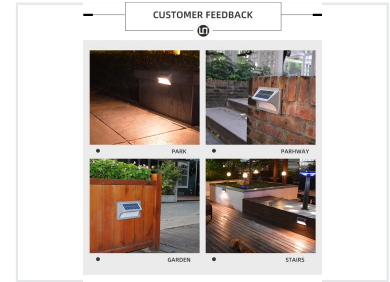

ADDITIONAL IMAGES

Product Overview

Weatherproof design ensures reliable performance in outdoor settings.

Sustainable Outdoor Illumination

This rechargeable motion-sensing wall light is engineered for durability and high-efficiency performance in diverse outdoor environments. Utilizing advanced solar technology, it provides reliable lighting for gardens, pathways, parks, and stairs. Its waterproof design ensures consistent operation regardless of weather conditions, offering a sustainable, energy-saving lighting solution.