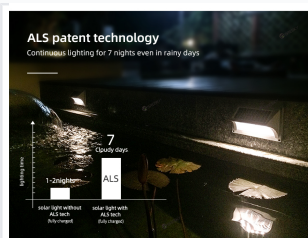

Waterproof Rechargeable LED Motion Sensor Wall Light

This waterproof wall light features a motion sensor and rechargeable battery. It is ideal for providing reliable and energy-efficient illumination to parks, pathways, gardens, and stairs.

ADDITIONAL IMAGES

Product Overview

Weatherproof design ensures reliable performance in outdoor settings.

Sustainable Outdoor Illumination

This rechargeable motion-sensing wall light is engineered for durability and high-efficiency performance in diverse outdoor environments. Utilizing advanced solar technology, it provides reliable lighting for gardens, pathways, parks, and stairs. Its waterproof design ensures consistent operation regardless of weather conditions, offering a sustainable, energy-saving lighting solution.

Technical Specifications

IP Rating

IP65

Model Number

ESL-06K

Brightness

20 Lumens

Power Technology

Solar Powered, Rechargeable

Features & Benefits

Key Performance Metrics

7 Nights

Autonomy on Cloudy Days

Core Features

- Adaptive Lighting System (ALS) for rainy weather performance
- Integrated Motion Sensor
- Automatic On/Off Function
- High-Efficiency LED