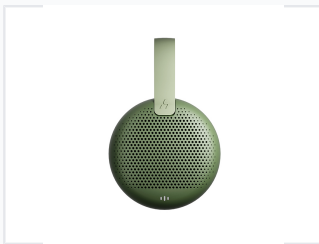

# Waterproof Portable Bluetooth Smart Speaker

This water-proof portable Bluetooth speaker is engineered to withstand water exposure, making it suitable for various environments. As a smart speaker, it integrates advanced features for seamless connectivity and user-friendly operation.

## ADDITIONAL IMAGES

### Versatile Audio Experience

This waterproof portable Bluetooth speaker is engineered for high-quality audio performance in both indoor and outdoor environments. Featuring a compact, durable design with an integrated loop, it is built for easy portability and attachment to gear. With advanced smart functionality and IPX7 waterproofing, it provides a reliable, hands-free audio solution for active lifestyles.

### Core Features

Hands-free calling, Voice assistant integration, Built-in microphone, Enhanced bass