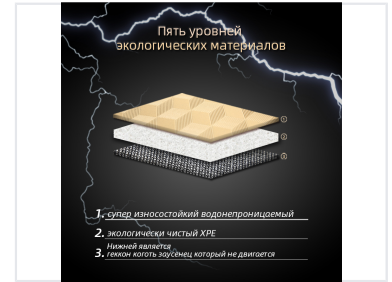

Waterproof Car Floor Mats for Toyota

These car floor mats are custom-designed to fit Toyota Allion, Alphard, Camry, Corolla Rumion, and Axio models. The waterproof mats provide protection against spills, dirt, and wear.

ADDITIONAL IMAGES

Product Overview

Custom-Fit Automotive Floor Protection

These custom-stitched floor mats are engineered with a one-version-per-car design philosophy, ensuring a highly precise fit for the original vehicle floor. Constructed from environmentally-friendly and wear-resistant fabrics, the mats feature high, three-dimensional sides to provide comprehensive coverage and protection. Designed for durability and stability, they offer an ideal solution for maintaining a clean and protected automotive interior.

Construction

Layered Composition

Layer	Function
Layer 1	Super wear-resistant and waterproof surface
Layer 2	Ecologically clean XPE foam
Layer 3	Gecko claw burr anti-slip backing