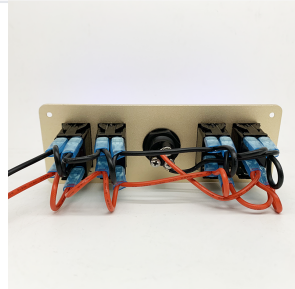

Waterproof 4-Gang Rocker Switch Panel with Blue LED

This waterproof 4-gang switch panel is designed for marine boat applications and operates on DC 12-24V. It features blue LED rocker switches for easy visibility and indication.

ADDITIONAL IMAGES

Overview

Professional Marine 4-Gang Switch Panel

This waterproof 4-gang rocker switch panel is engineered for demanding marine and automotive environments, featuring a durable gold-finished aluminum alloy faceplate. Equipped with blue LED indicators for clear status visibility, it supports both 12V and 24V DC systems, making it ideal for boats, RVs, and yachts. The IP65-rated design includes waterproof caps and rubber gaskets to ensure reliable operation against splashes and moisture.

Panel Finish

Gold

Panel Dimensions

18.7cm (L) x 6.7cm (W)

Protection & Durability

Integrated rubber gaskets and waterproof caps provide IP65 protection against water ingress.

Protection Features

- Splash-proof panel face
- Waterproof switch caps
- Impermeable rubber sealing ring

Waterproof Rating

IP65

Functionality

The 4-gang panel provides centralized control for onboard electronics with clear blue LED status indicators.

Versatile switch configurations including engine start and horn buttons for full vessel control.