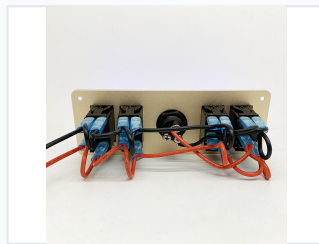

Waterproof 4-Gang Rocker Switch Panel with Blue LED

This waterproof 4-gang switch panel is designed for marine boat applications and operates on DC 12-24V. It features blue LED rocker switches for easy visibility and indication.

ADDITIONAL IMAGES

Overview

Professional Marine 4-Gang Switch Panel

This waterproof 4-gang rocker switch panel is engineered for demanding marine and automotive environments, featuring a durable gold-finished aluminum alloy faceplate. Equipped with blue LED indicators for clear status visibility, it supports both 12V and 24V DC systems, making it ideal for boats, RVs, and yachts. The IP65-rated design includes waterproof caps and rubber gaskets to ensure reliable operation against splashes and moisture.

Waterproof Rating

IP65

Functionality

The 4-gang panel provides centralized control for onboard electronics with clear blue LED status indicators.

Versatile switch configurations including engine start and horn buttons for full vessel control.

Switch Configuration	4-Gang Rocker Switches + Horn Button
Switch Pins	5
LED Indicator Color	Blue

Applications

Recommended Applications	Marine Boats, RVs, Trucks, Yachts, Cruise Ships
--------------------------	---