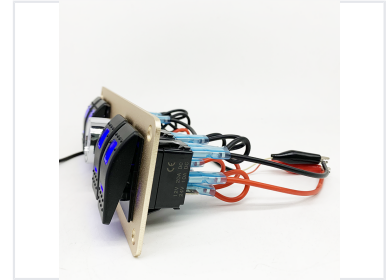

Waterproof 4-Gang Rocker Switch Panel with Blue LED

This waterproof 4-gang switch panel is designed for marine boat applications and operates on DC 12-24V. It features blue LED rocker switches for easy visibility and indication.

ADDITIONAL IMAGES

Overview

Professional Marine 4-Gang Switch Panel

This waterproof 4-gang rocker switch panel is engineered for demanding marine and automotive environments, featuring a durable gold-finished aluminum alloy faceplate. Equipped with blue LED indicators for clear status visibility, it supports both 12V and 24V DC systems, making it ideal for boats, RVs, and yachts. The IP65-rated design includes waterproof caps and rubber gaskets to ensure reliable operation against splashes and moisture.

Waterproof Rating

IP65

Functionality

The 4-gang panel provides centralized control for onboard electronics with clear blue LED status indicators.

Versatile switch configurations including engine start and horn buttons for full vessel control.

Switch Configuration	4-Gang Rocker Switches + Horn Button
Switch Pins	5
LED Indicator Color	Blue

Applications

Recommended Applications	Marine Boats, RVs, Trucks, Yachts, Cruise Ships
--------------------------	---