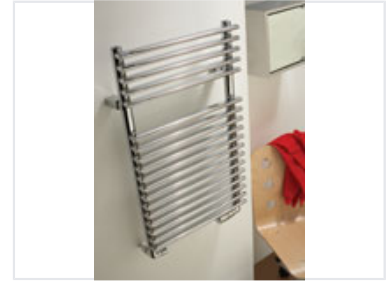

Wall-Mounted Towel Drying Rack

This wall-mounted towel rack features multiple horizontal bars for drying towels. Constructed from reflective metal, the ladder-like design provides a convenient and space-saving solution.

Product Overview

Professional Grade Towel Drying Solution

This wall-mounted towel drying rack features a durable, space-saving ladder design crafted from high-quality, reflective metal. Engineered for reliability in busy environments, it ensures optimal towel drying and warming efficiency. Its versatile construction makes it an ideal addition for both bathroom and laundry room installations.

Technical Specifications

Material Finish	Reflective stainless steel or chrome
Installation	Wall-mounted
Design Features	Ladder-style, Space-saving, Multiple rungs

Usage

Recommended Environments

- Bathrooms
- Laundry rooms