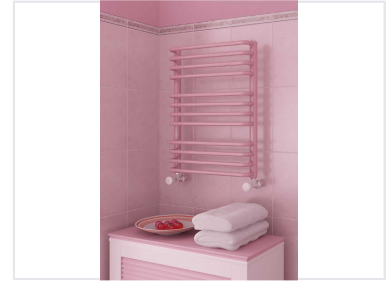

# Wall-Mounted Round Tube Towel Rail

This wall-mounted towel rail features a series of horizontally arranged, rounded tubes for efficient towel drying. Constructed from durable metal, it adds both functionality and a touch of modern style to bathrooms.

### Modern Bath Comfort

This wall-mounted round tube towel rail combines functional design with a contemporary aesthetic, making it an ideal choice for modern bathroom environments. Constructed from durable metal, it features a series of horizontally arranged tubes designed for efficient towel drying. The unit is finished in a distinct pink tone, providing both reliability and a touch of unique style for professional interior projects.

## Technical Specifications

Mounting Type	Wall-mounted
Finish Color	Pink
Material	Metal

## Features

Key Highlights	Rounded Tube Design, Efficient Drying, Decorative Knobs, Modern Style
----------------	---