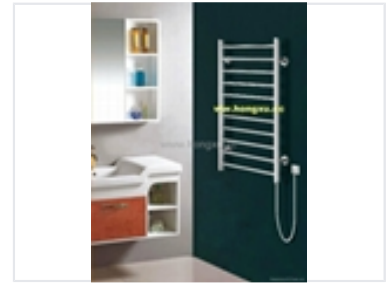

Wall-Mounted Heated Towel Dryer

This wall-mounted heated towel rack features multiple horizontal bars for evenly distributing heat. It is designed to dry and warm towels in bathrooms or laundry rooms.

Product Overview

Efficient Drying Solution

This wall-mounted heated towel dryer is designed to provide consistent, even heat distribution for towels in bathrooms or laundry rooms. With its durable construction and polished finish, it combines functionality with a sleek aesthetic suitable for professional and residential environments. The unit features multiple horizontal bars to maximize drying surface area and connects via a standard electrical cord.

Design & Build

Finish

Polished

Mounting Type

Wall-mounted

Design Features

Horizontal bars, Even heat distribution

Electrical Specifications