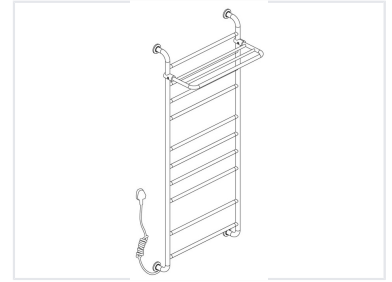

# Wall-Mounted Electrothermal Towel Drying Rack with Shelf

This electrothermal towel rack features a ladder design for efficient towel drying. It includes a top shelf with two bars for additional storage.

### Modern Electrothermal Towel Management

This wall-mounted electrothermal towel drying rack combines efficient heating technology with practical storage solutions. Featuring a ladder-style design with multiple horizontal bars, it ensures rapid and even drying for towels. The integrated top shelf adds extra utility, making it an ideal space-saving addition to modern bathrooms.