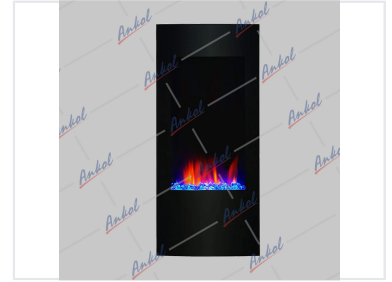

Wall-Mountable Electric Fireplace with Realistic Flame Effect

This electric fireplace is designed to provide supplemental heat and enhance the ambiance of any room. It features a realistic flame effect, decorative crystals and adjustable heat settings.

ADDITIONAL IMAGES

Overview

Modern Wall-Mounted Comfort

This sleek, wall-mountable electric fireplace combines contemporary aesthetics with versatile supplemental heating. Featuring a curved black tempered glass front panel, it offers a realistic flame effect that can be operated independently of the heating function for year-round ambiance. With adjustable brightness and multiple heat settings, it provides a customizable and safe heating solution for modern interiors.