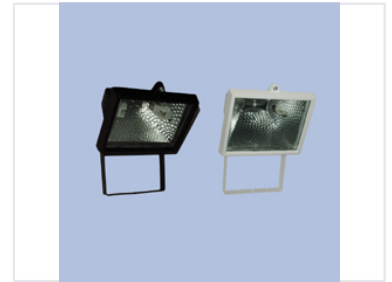

# Wall Mount Halogen Floodlight

This enclosed halogen floodlight is designed for wall mounting. It features a robust housing for protection against environmental elements and is suitable for outdoor illumination.

### High-Intensity Halogen Illumination

This wall-mounted halogen floodlight is engineered for durability and high-performance lighting in diverse environments. With its robust, weather-resistant housing, it is perfectly suited for outdoor security, architectural highlighting, and general area illumination. The integrated reflector ensures optimized light distribution, while the included mounting bracket facilitates quick and efficient installation for both residential and commercial projects.

## Technical Specifications

Mounting Configuration	Wall Mount
Light Source	Halogen Lamp
Available Colors	Black, White

### Product Advantages

- Robust weather-resistant housing
- Includes easy-installation mounting bracket
- Optimized reflector for maximum light output
- Versatile for security and architectural use