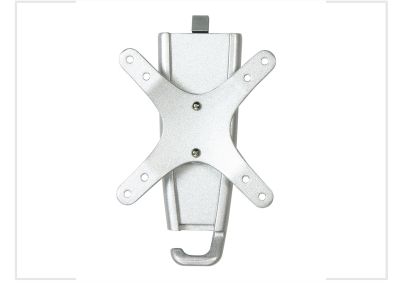

VESA 75/100 Monitor Wall Mount

This wall bracket fits monitors with VESA mounting interface holes weighing less than 8kg. Wall-mounted screens save desktop space and keep spaces tidy.

ADDITIONAL IMAGES

Product Overview

Space-Saving Display Solution

This durable iron wall mount is designed to securely hold monitors and LED screens, helping to maximize your desktop workspace and maintain a tidy environment. Compatible with standard VESA 75x75mm and 100x100mm mounting patterns, it offers a stable and professional installation for various display setups. Its compact design and easy installation process make it an ideal choice for home, office, or commercial applications.

Technical Specifications

Maximum Load Capacity	8 kg
VESA Patterns	75x75mm, 100x100mm
Material	Iron

Product Features

Color Options

Black • Silver

Key Benefits

- Saves valuable desktop space
- Easy to install
- Compact packaging
- Stable and secure construction