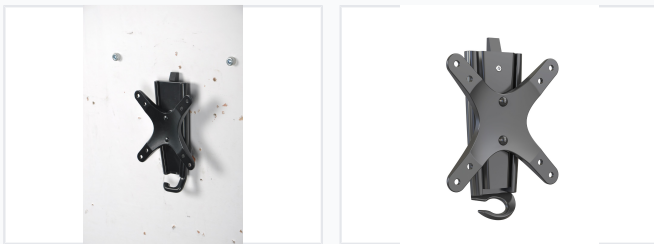

VESA 75/100 Monitor Wall Mount

This wall bracket fits monitors with VESA mounting interface holes weighing less than 8kg. Wall-mounted screens save desktop space and keep spaces tidy.

ADDITIONAL IMAGES

Product Overview

Space-Saving Display Solution

This durable iron wall mount is designed to securely hold monitors and LED screens, helping to maximize your desktop workspace and maintain a tidy environment. Compatible with standard VESA 75x75mm and 100x100mm mounting patterns, it offers a stable and professional installation for various display setups. Its compact design and easy installation process make it an ideal choice for home, office, or commercial applications.

Technical Specifications

Maximum Load Capacity	8 kg
VESA Patterns	75x75mm, 100x100mm
Material	Iron

Product Features

Color Options

Black • Silver

Key Benefits

- Saves valuable desktop space
- Easy to install
- Compact packaging
- Stable and secure construction