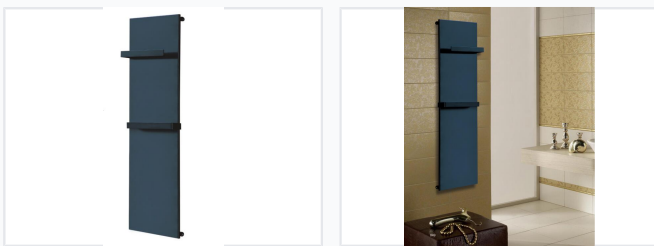

# Vertical Towel Warmer Radiator

This vertical towel warmer radiator combines functionality with a modern aesthetic. It efficiently heats towels and adds a stylish touch to any bathroom.

## ADDITIONAL IMAGES

### Premium Vertical Towel Warmer

This vertical towel warmer radiator is engineered for modern bathrooms, combining efficient heating performance with a space-saving design. Built from durable mild steel and featuring a patented welding structure, it ensures robust sealing and longevity. It supports both central hydronic and electric heating systems, offering flexibility for various installation requirements.