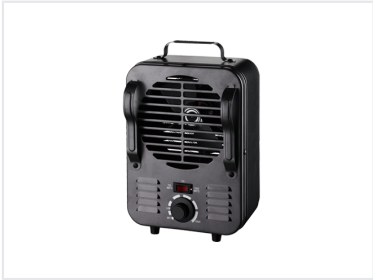

Utility Space Heater with Adjustable Thermostat

This space heater features heavy-duty metal construction and a tip-over safety switch. It offers two heat settings at 750 and 1500 watts, plus a normal fan mode and overheat safety shutoff.

Product Overview

Robust Utility Heating Solution

This utility space heater is engineered for reliable performance in demanding environments like workshops, garages, and utility spaces. Built with durable metal construction, it offers long-term resistance to wear and tear. Users can easily customize their heating needs with adjustable settings, while integrated safety features like overheat protection ensure peace of mind during operation.

Performance

Heating Modes

750 W

Low Setting

1500 W

High Setting

Design & Construction

Construction Material

Durable Metal

Portability

Compact Design, Integrated Carry Handle, Sturdy Base

Safety & Control

Safety Mechanisms

- Overheat protection
- Sturdy base for stability
- Visible indicator light

Interface

Adjustable Thermostat • Control Knob • On/Off Switch