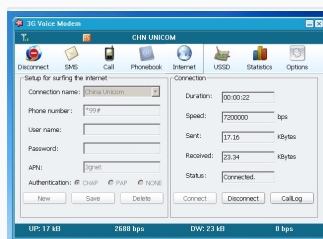

Universal 2G/3G USB Modem

This universal 2G/3G USB modem provides wireless internet connectivity. It supports downlink speeds of 7.2Mbps and uplink speeds of 5.76Mbps.

ADDITIONAL IMAGES

Overview

Reliable Mobile Connectivity