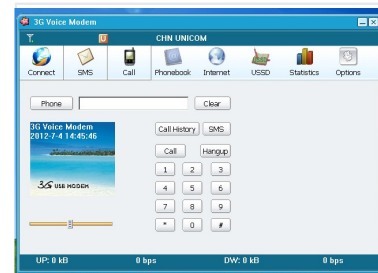

Universal 2G/3G USB Modem

This universal 2G/3G USB modem provides wireless internet connectivity. It supports downlink speeds of 7.2Mbps and uplink speeds of 5.76Mbps.

ADDITIONAL IMAGES

Overview

Reliable Mobile Connectivity