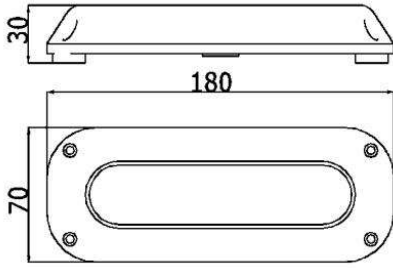

## Technical Specifications

30-degree beam angle for focused and efficient light penetration in water.

## Design & Build

Dimensional specifications: 180mm length, 70mm width, and 30mm height.

Durable 316L stainless steel housing designed for permanent submersion.

### Physical Dimensions

Dimension	Value
Length	180mm
Width	70mm
Height	30mm