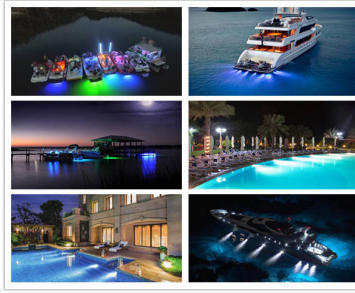

Enhance nighttime aesthetics and safety with powerful underwater lighting.

Recommended Applications

- Yacht and Boat hulls
- Docks and Marinas
- Swimming pools and Ponds
- Fountains
- Nighttime marine life observation

Commercial Terms

Service Offerings

OEM Available, ODM Available, No MOQ, Fast Delivery