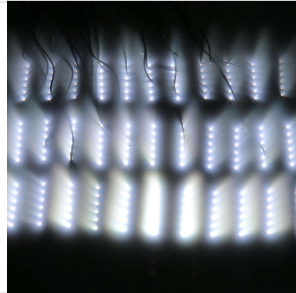

Performance

High-intensity output available in various colors including blue, white, and RGB.

Performance Highlights

50000 Hours

Lifespan

30 °

Beam Angle

Key Features

- High luminous efficiency
- Low electric consumption
- Shake-proof and rust-proof
- Built-in Driver
- Environment-friendly design

Available Emitting Colors

White, Red, Green, Blue, RGB, RGBW