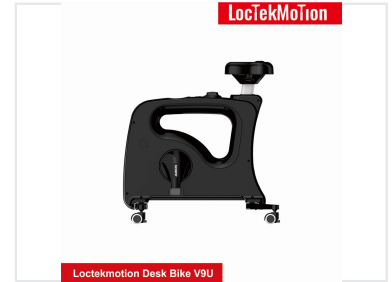

Under Desk Exercise Bike with Adjustable Seat

This under desk exercise bike features a pneumatic adjustment lever for easy seat height changes. It includes an integrated digital display and eight resistance levels for customized workouts.

Loctekmotion Desk Bike V9U

ADDITIONAL IMAGES

Loctekmotion Desk Bike V9U

Loctekmotion Desk Bike V9U

Product Overview

Ergonomic Active Workstation

This innovative, low-impact exercise machine combines an ergonomic seat with a compact pedal system, allowing you to maximize your activity level while working. Designed for both home and office environments, it features a whisper-quiet operation to ensure you remain productive without disturbing coworkers. The space-saving design includes foldable feet and lockable casters, making it an ideal solution for modern, health-conscious workspaces.

Technical Specifications

Weight Capacity	136 kg
Seat Height Range	752-942mm
Resistance Levels	8

Features & Metrics

Integrated Display Readouts

- Workout time
- Pedal revolutions
- Distance
- Calories burned
- Speed

Performance Highlights

8 levels

Resistance Levels

300 lbs

Weight Capacity

Key Features

Pneumatic Adjustment Lever, Whisper-Quiet Pedal System, Foldable Space-Saving Feet, Lockable Gravity Sensor Casters