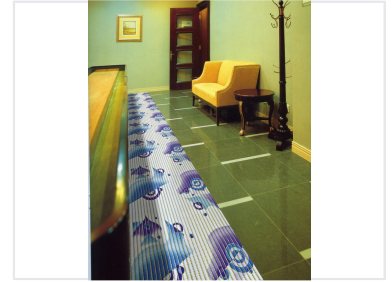

# Umbrella Patterned PVC Floor Mat

This PVC mat is designed for household use, featuring an umbrella pattern. Its ribbed texture enhances grip and water resistance, making it suitable for high-traffic areas.

### Durable Umbrella Patterned PVC Floor Mat

This durable PVC floor mat features a unique and stylish umbrella pattern in elegant blue and purple tones. Engineered for high-traffic environments, it utilizes a ribbed texture to provide superior grip and moisture resistance. The mat serves as an excellent protective layer against dirt and scratches, making it a functional and decorative addition to hallways and entryways.