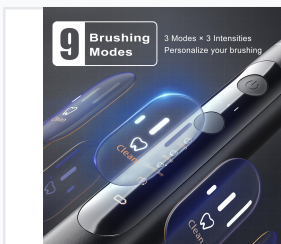

Ultrasonic Rechargeable Toothbrush with Multiple Modes

This ultrasonic toothbrush features a magnetic levitation motor delivering 32,000 to 42,000 strokes per minute. It offers nine brushing modes through a combination of three modes and three intensity levels to meet diverse oral care requirements.

ADDITIONAL IMAGES

Overview

Professional Ultrasonic Cleaning

This advanced ultrasonic toothbrush features a powerful magnetic levitation motor capable of up to 42,000 strokes per minute for exceptional plaque removal. Designed for versatility, it offers 9 unique brushing experiences by combining 3 modes with 3 intensity levels to suit any oral care need. With an IPX7 waterproof rating, intelligent 2-minute timer, and long-lasting rechargeable battery, this device is perfectly suited for both home use and travel.

Performance & Features

Vibration Speed

42000 VPM
Max Strokes

Timer Functions

- 2 minute auto-timer
- 30 second interval indicator

Brushing Modes

Clean, White, Gum Care

Technical Specifications