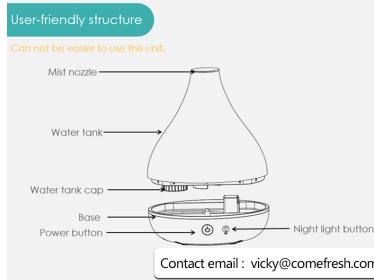

Technical Specifications

Simple, user-friendly structure featuring a 1.2L tank and intuitive controls.

Main Components

Component	Function
Mist Nozzle	Releases fine ultrasonic mist
Water Tank	1.2L capacity with visible water level
Control Interface	Dedicated Power and Night Light buttons
Base	Stable foundation with integrated electronics