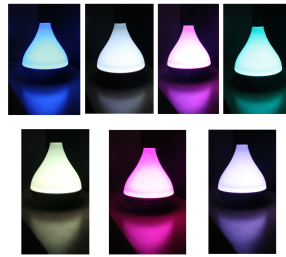

Operation & Control

Integrated ambient lighting with seven selectable colors.

Mist Control

360-degree adjustable rotation nozzle for targeted humidification

Ambient Lighting

7-color night light with options for automatic circulation or fixed single-color mode

Safety & Efficiency

Safety Functions

Automatic Shut-off, Low Water Protection, Whisper-Quiet Operation, Energy Efficient