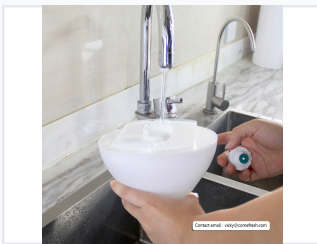

Ultrasonic Humidifier and Aroma Diffuser 2-in-1

This 2-in-1 device functions as both an air humidifier and aroma diffuser. It increases air humidity and disperses essential oils for aromatherapy.

ADDITIONAL IMAGES

Product Overview

The sleek design fits seamlessly into modern home or office decors.

Dual-Function Ultrasonic Technology

The CF-2507L is a versatile 2-in-1 device that functions as both a high-efficiency air humidifier and an integrated aroma diffuser. It utilizes advanced ultrasonic technology to produce a fine mist that effectively combats dry air while allowing for the direct addition of essential oils. Designed for modern living and office spaces, it combines atmospheric lighting with practical climate control.

Key Features

1.2 L Water Capacity	360 ° Nozzle Rotation	7 LED Colors
--------------------------------	---------------------------------	------------------------

Design & Construction

The top-fill design allows for easy maintenance and direct essential oil addition.

Premium wood grain finish combined with a translucent upper body.

Build Quality

- Semi-transparent water tank for easy level monitoring
- Wood grain finish accents
- BPA-free material construction
- Compact countertop-friendly footprint