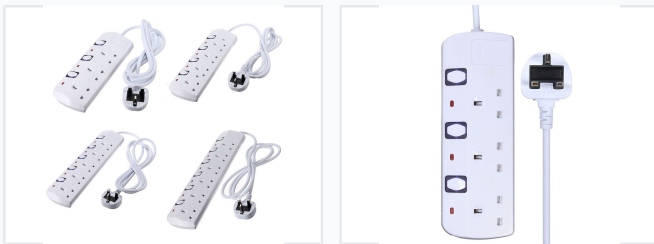

# UK Power Extension Strip with Independent Switches

This UK power extension strip features independent switches for each outlet, providing individual control over connected devices. It expands power availability with multiple sockets and includes a standard UK plug for easy connection.

## ADDITIONAL IMAGES

### Professional UK Power Extension

This versatile UK power extension strip is designed for efficient and safe power distribution in both home and office environments. Featuring independent switches for each outlet, it allows for granular control over connected devices, helping to save energy and improve safety. Built to meet standard UK electrical requirements, this strip includes a fused BS 1363 plug and is available in multiple socket configurations to suit various workstation needs.