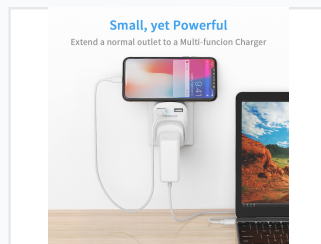

UK Plug Travel Adapter with Dual USB Ports

This adapter extends a standard outlet, offering multiple charging options. It features USB ports for mobile devices and an AC outlet for powering electronics.

ADDITIONAL IMAGES

Product Overview

Compact Multi-Function Charging Solution

This UK plug travel adapter is designed to extend a single wall outlet into a versatile multi-function charging station. Featuring a standard AC outlet and dual USB ports, it allows for the simultaneous powering of electronics and mobile devices. Its compact and lightweight construction makes it an essential tool for professional travelers and home users alike.

Technical Specifications

USB Configuration

2 ports

Total USB Ports

2.4 A

Max Charging Current

Supported Devices

iPhone, Android Phones, Tablets, USB-powered devices