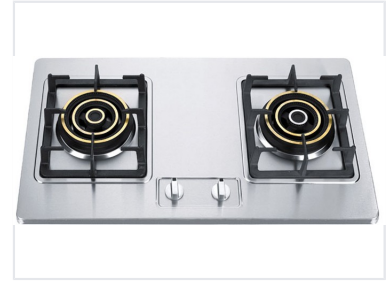

## Two-Burner Built-In Gas Cooktop

This built-in gas cooktop features two burners, black grates, and brass burner rings. It is designed for efficient and reliable cooking in modern kitchens.

#### Professional Built-In Performance

This two-burner built-in gas cooktop is designed for efficient, reliable cooking in modern kitchen environments. Featuring a durable stainless steel finish and robust brass burner rings, it combines aesthetic appeal with high-performance functionality. The front-mounted control knobs allow for precise heat management, making it an ideal choice for compact, professional-grade cooking setups.

### Technical Specifications

Number of Burners	2
Finish	Stainless Steel
Burner Ring Material	Brass