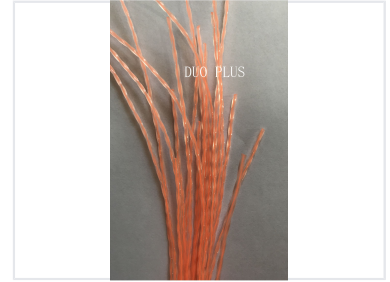

Twisted Orange Trimmer Line for Garden Maintenance

This trimmer line is designed for efficient and durable cutting in gardening and landscaping. Engineered with a twisted profile, it enhances cutting power and reduces noise, while its orange color provides high visibility.

Product Overview

Professional Trimmer Line Solution

This high-quality trimmer line is engineered with a specialized twisted profile to significantly enhance cutting power while minimizing operational noise. Designed for versatility, it is compatible with a wide range of string trimmers and brush cutters used in professional landscaping. The vibrant orange finish ensures high visibility for increased safety during maintenance tasks, while its abrasion-resistant construction minimizes breakage and extends service life.

Technical Features

Color

High-Visibility Orange

Performance Key Indicators

1 Level

Noise Reduction

1 High

Cutting Efficiency