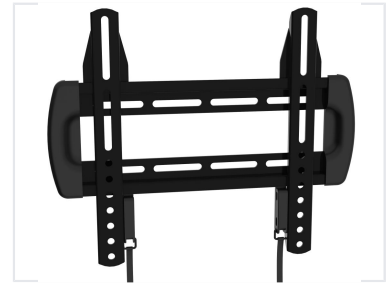

TV Wall Mounting Bracket for 23-37 inch Screens

This TV wall mounting bracket is designed for 23 to 37 inch TVs. It supports a maximum VESA mounting pattern of 200 x 200mm and features a sturdy construction for secure wall mounting.

Overview

Slim and Secure TV Mounting Solution

This TV wall mounting bracket is engineered from high-gauge cold-rolled steel to provide a sturdy and secure foundation for screens ranging from 23 to 37 inches. Its ultra-slim design ensures a low-profile aesthetic, keeping the display close to the wall for a clean, modern look in any professional or home environment. Equipped with a safety lock and an integrated bubble level, the bracket simplifies installation while ensuring the long-term safety of the mounted equipment.

Key Performance Metrics

Key Specifications

37 inch

Max Screen Size

200 mm

Max VESA Width

200 mm

Max VESA Height

Technical Specifications

Compatible Screen Sizes	23 - 37 inches
VESA Compatibility	Maximum 200 x 200mm
Material	High gauge cold rolled steel

Design & Finish

Design Profile

Ultra-Slim • Low-Profile

Available Colors