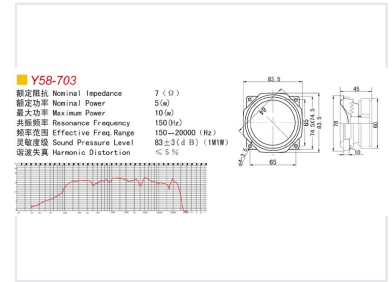

TV Speaker 5W 7 $\odot$

This TV speaker is engineered for optimal audio clarity and fidelity. Its compact design allows easy integration into various TV models.