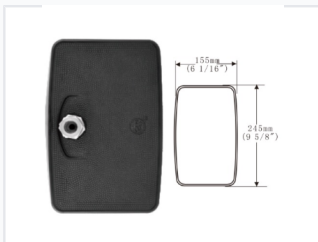

# Truck Side Mirror

This truck side mirror is designed for broad compatibility. It features an adjustable viewing angle and mounting hardware.

## ADDITIONAL IMAGES

### Mirror Dimensions

<b>155 mm</b> Width	<b>245 mm</b> Height
------------------------	-------------------------

### Mounting Specifications

<b>1800 mm</b> Curvature	<b>18 mm</b> Mounting Hole Diameter
-----------------------------	--