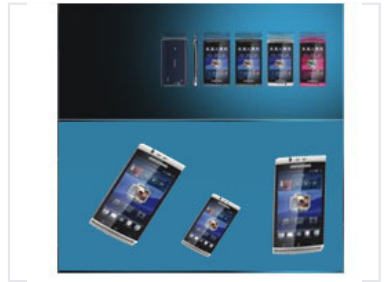

Touchless Automatic Hand Dryer

This hand dryer provides touchless operation for enhanced hygiene. It is designed for wall mounting in commercial restrooms.

Overview

Advanced Multimedia Device

This versatile device features a high-resolution 3.6-inch LCD display and is powered by the MTK6253 high-speed processing platform. It includes dual high-definition cameras and supports a wide range of multimedia and connectivity features, including Bluetooth, MP3/MP4 playback, and FM radio. Designed for convenience, it also supports expandable storage via TF card.

Hardware & Performance

Processor Platform	MTK6253
Display Size	3.6 inch
Camera Configuration	High-definition dual cameras (front and rear)
Sensors	Gravity Sensor

Connectivity & Storage

Connectivity

- Bluetooth
- Email Support
- WAP Services
- EDGE Downloads

Max TF Card Support	8 GB
---------------------	------

Multimedia

Supported Media	MP3, MP4, FM Radio, E-Book, JAVA
-----------------	----------------------------------

Design

Color Options

Tarnis • Wine Red • Pink • Silver